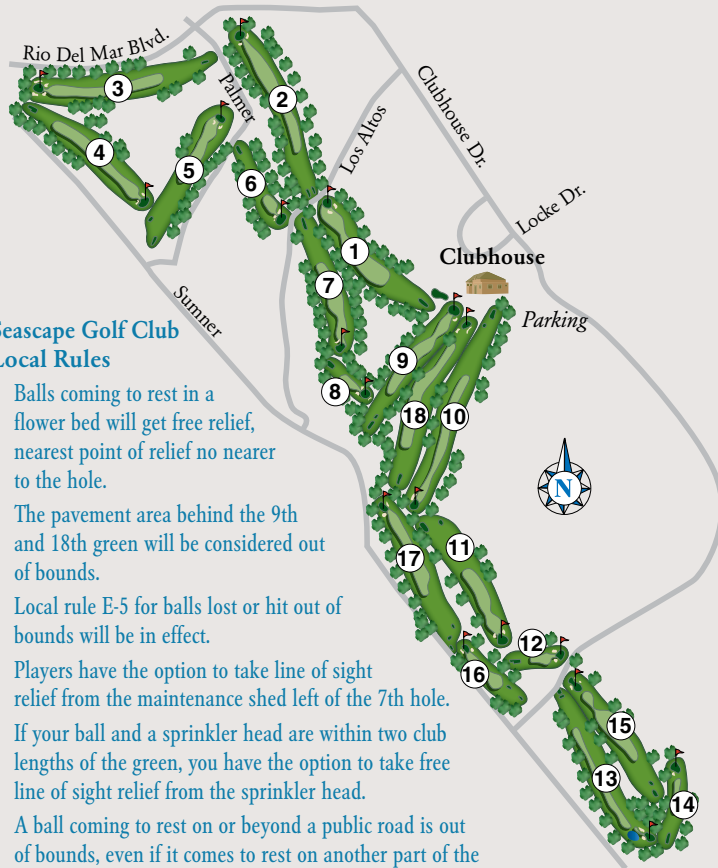

# CONNECT WITH US ONLINE

SeascapeGC.com • Facebook.com/SeascapeGC • www.instagram.com/seascapegcevents/

HOLE	1	2	3	4	5	6	7	8	9	OUT	Int	10	11	12	13	14	15	16	17	18	IN	TOT	HCP	NET	ADJ	
Blue 69.7/129	369	441	433	370	349	207	343	126	364	3002		524	361	128	452	192	349	192	398	436	3032	6034				
White M: 68.8/127 W: 74.1/132	351	431	423	362	325	201	333	118	353	2897		510	354	118	446	173	336	175	376	428	2916	5813				
Men's Handicap	7	15	1	5	13	3	11	17	9			14	10	18	12	4	8	6	2	16						
Par	4	5	4 5	4	4	3	4	3	4	35 36		5	4	3	5	3	4	3	4	5	36	71 72				
Gold M: 67.3/123 W: 72.2/129	334	421	418	355	307	183	316	107	333	2774		484	346	110	436	135	321	151	355	413	2751	5525				
Women's Handicap	3	7	11	5	15	13	1	17	9			6	10	18	2	16	12	14	4	8						
Scorer:	© Golf ScoreCards, Inc. 10/2021 1-800-238-7267										Attest:	Date:														

### Seascape Golf Club Local Rules

- Balls coming to rest in a flower bed will get free relief, nearest point of relief no nearer to the hole.
- The pavement area behind the 9th and 18th green will be considered out of bounds.
- Local rule E-5 for balls lost or hit out of bounds will be in effect.
- Players have the option to take line of sight relief from the maintenance shed left of the 7th hole.
- If your ball and a sprinkler head are within two club lengths of the green, you have the option to take free line of sight relief from the sprinkler head.
- A ball coming to rest on or beyond a public road is out of bounds, even if it comes to rest on another part of the course that is in bounds.